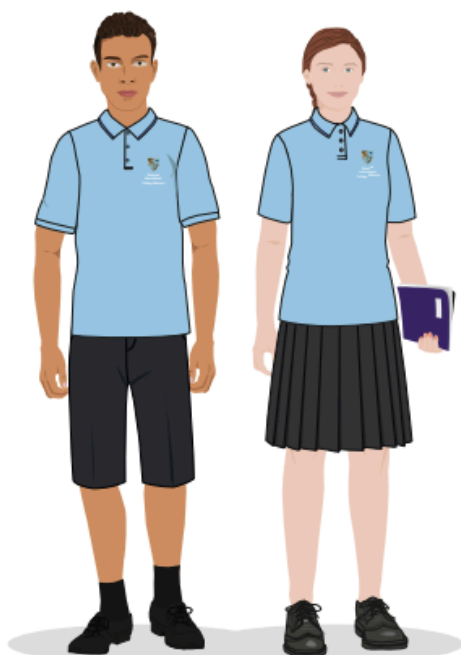

Balears International College
Secondary School Summer

EST. 1865

TRUTEX
MADE TO LAST SCHOOLWEAR