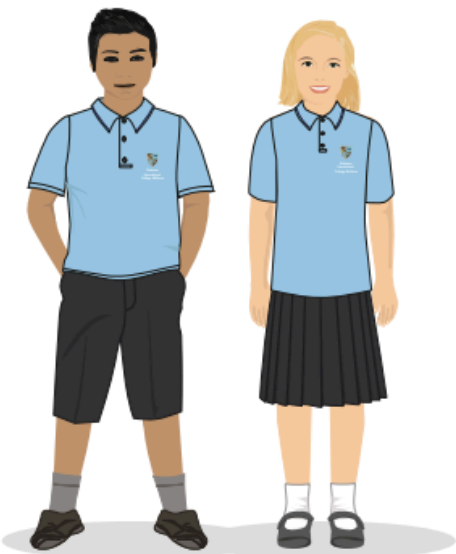

Balears International College
Primary School Summer